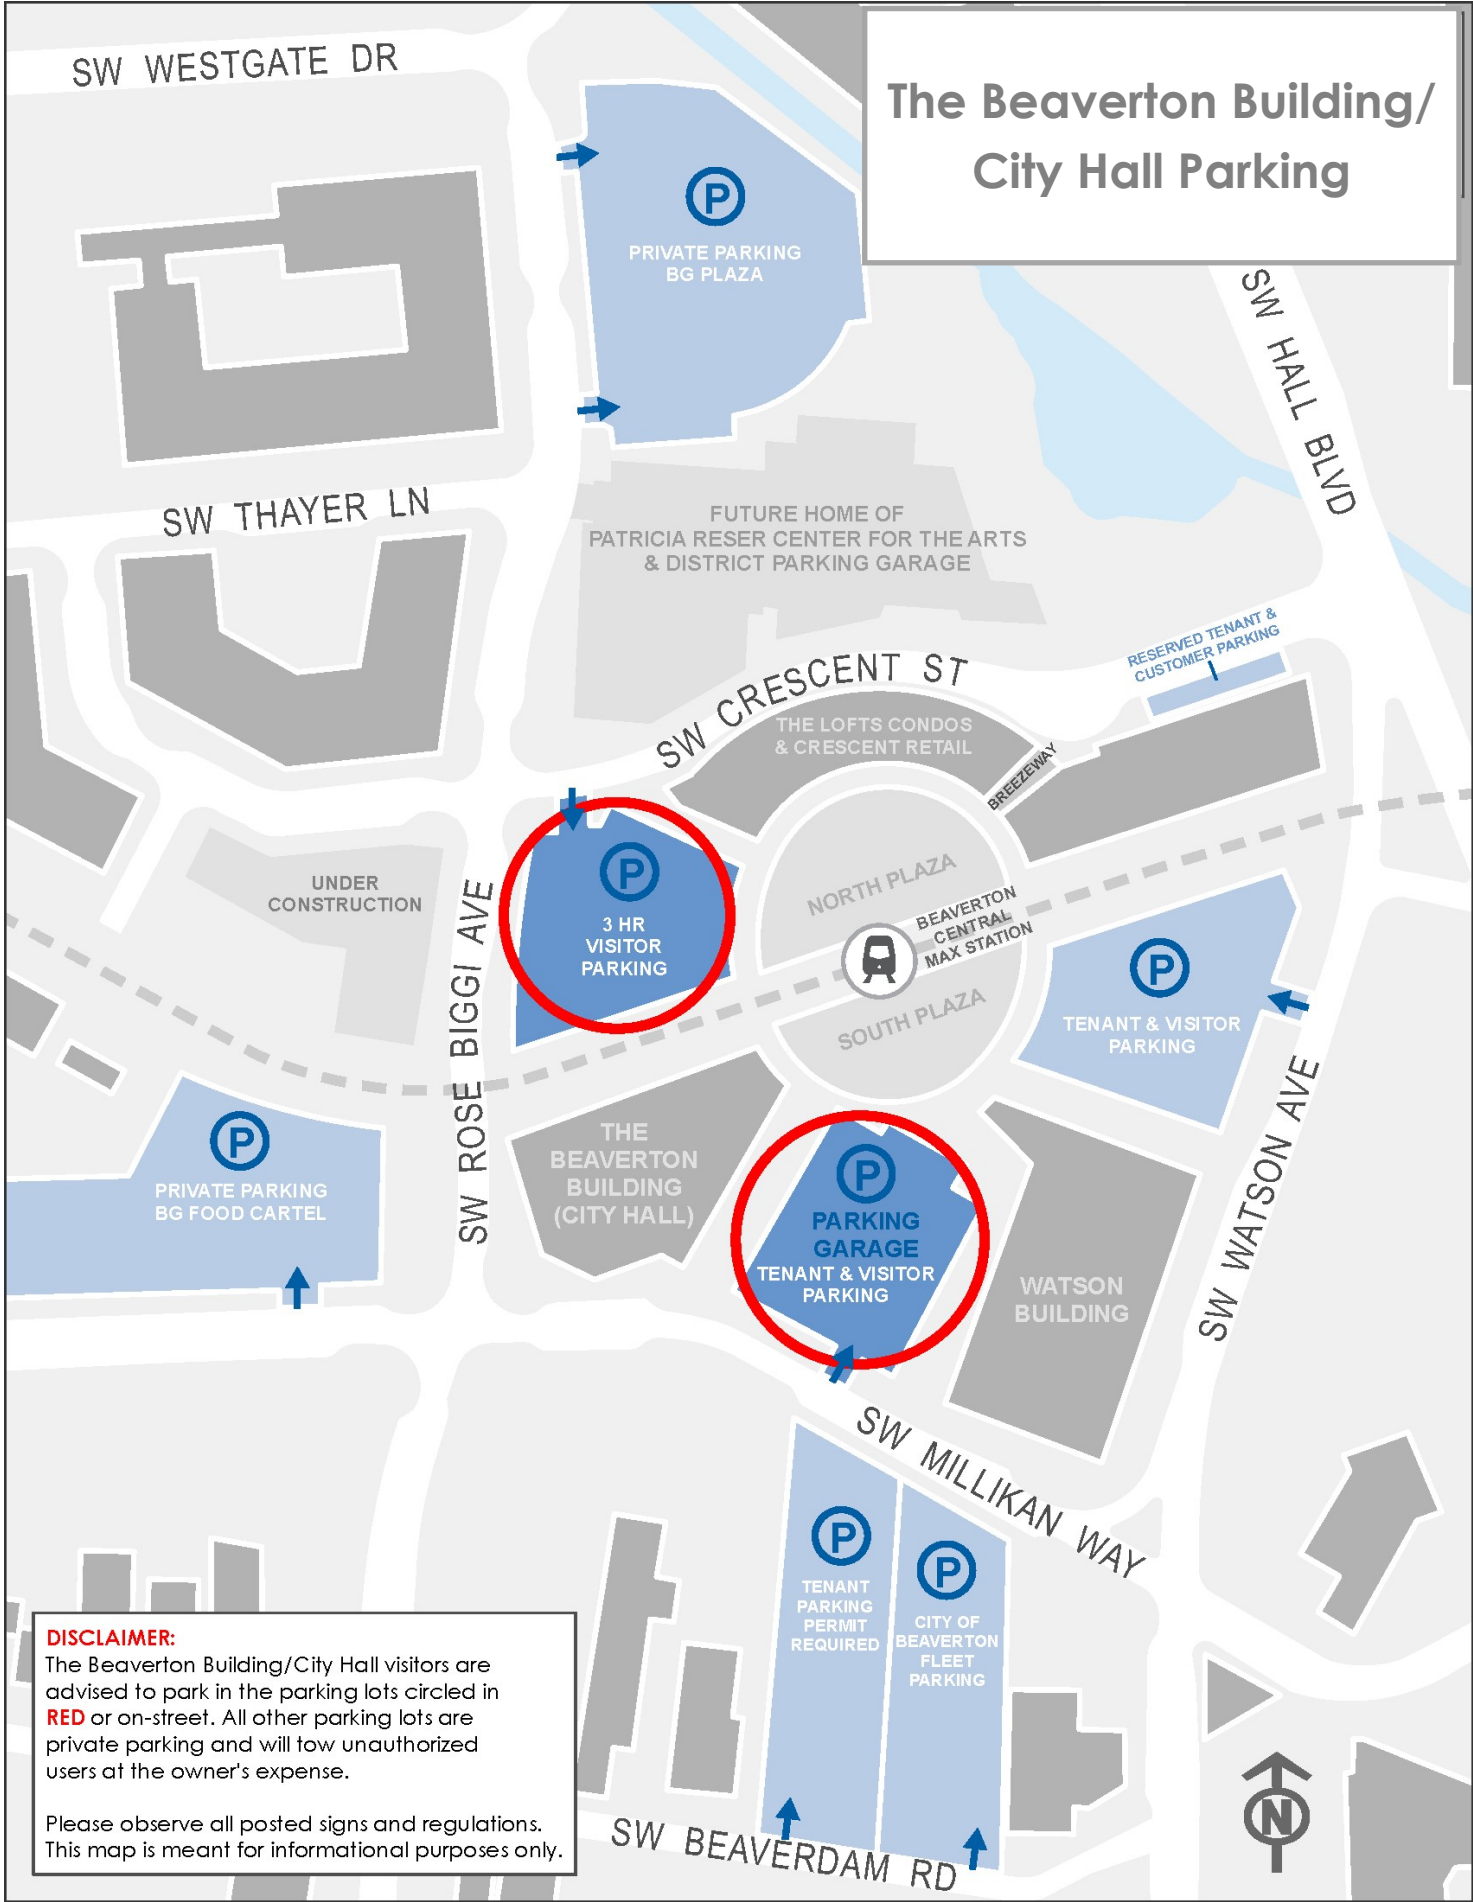

The Beaverton Building/ City Hall Parking

DISCLAIMER:

The Beaverton Building/City Hall visitors are advised to park in the parking lots circled in **RED** or on-street. All other parking lots are private parking and will tow unauthorized users at the owner's expense.

Please observe all posted signs and regulations. This map is meant for informational purposes only.